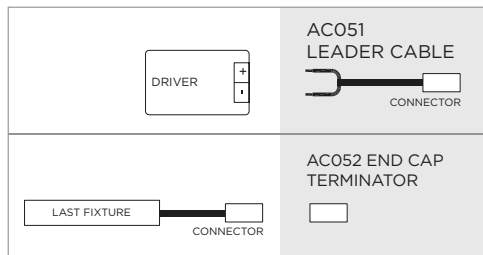

406008

TARGET 250

254 mm LED bar for outdoor installation on a wall; installation with two fixing holders, adjustable through 180°. Anodized aluminium body, tempered safety glass and stainless steel screws. Double power cable with male/female quick couplings included, suitable for in-line installation. Remote driver 24V DC needed. With nr. 6 x 0.5W Nichia mid-power LED. IP65 rating.

light source	light beam options	lumen output (lm)	lumin. efficacy (lm/w)
3000°K warm-white			
mid power led	40°	255	85

Finish color options:

Textured Grey
RAL 9006

Technical features

Technical data

Wattage	3 WATT
IP Rating	IP65
IK Rating	IK07
Material	Anodized aluminum silver finish
Light source	NR. 6 x 0.5W Nichia mid-power LED
Screws	Stainless steel
Transformer	Remote 24V DC driver needed
Adjustable	through 180 degrees
Cable	Double power cables included, supplied with male/female quick coupling for in-line installation
Glass	Tempered, 23 mm thickness
Gasket	Silicone rubber
Gross weight	0,20 Kg

remote driver selection

brand	manufacturer code	type	watt	IP rate	numbers of fixtures
Meanwell	LPV-20-24	constant voltage 24V DC	20W	IP67	min 1 - max 5
Meanwell	LPV-35-24	constant voltage 24V DC	35W	IP67	min 1 - max 10
Meanwell	LPV-60-24	constant voltage 24V DC	60W	IP67	min 1 - max 16