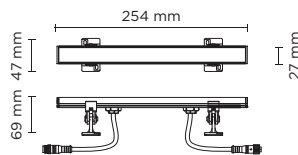

406008

TARGET 250

254 mm LED bar for outdoor installation on a wall; installation with two fixing holders, adjustable through 180°. Anodized aluminium body, tempered safety glass and stainless steel screws. Double power cable with male/female quick couplings included, suitable for in-line installation. Remote driver 24V DC needed. With nr. 6 x 0.5W Nichia mid-power LED. IP65 rating.

light source	light beam options	lumen output (lm)	lumin. efficacy (lm/w)
3000°K warm-white			
mid power led	40°	255	85

Finish color options:

Textured Grey
RAL 9006

Technical features

Technical data

Wattage	3 WATT
IP Rating	IP65
IK Rating	IK07
Material	Anodized aluminum silver finish
Light source	NR. 6 x 0.5W Nichia mid-power LED
Screws	Stainless steel
Transformer	Remote 24V DC driver needed
Adjustable	through 180 degrees
Cable	Double power cables included, supplied with male/female quick coupling for in-line installation
Glass	Tempered, 23 mm thickness
Gasket	Silicone rubber
Gross weight	0,20 Kg