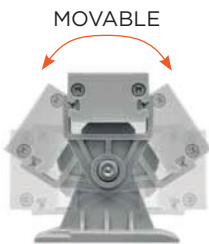

406008

TARGET 250

254 mm LED bar for outdoor installation on a wall; installation with two fixing holders, adjustable through 180°. Anodized aluminium body, tempered safety glass and stainless steel screws. Double power cable with male/female quick couplings included, suitable for in-line installation. Remote driver 24V DC needed. With nr. 6 x 0.5W Nichia mid-power LED. IP65 rating.

light source	light beam options	lumen output (lm)	lumin. efficacy (lm/w)
3000°K warm-white			
mid power led	40°	255	85

Finish color options:

Textured Grey
RAL 9006

Technical features

Technical data

Wattage	3 WATT
IP Rating	IP65
IK Rating	IK07
Material	Anodized aluminum silver finish
Light source	NR. 6 x 0.5W Nichia mid-power LED
Screws	Stainless steel
Transformer	Remote 24V DC driver needed
Adjustable	through 180 degrees
Cable	Double power cables included, supplied with male/female quick coupling for in-line installation
Glass	Tempered, 23 mm thickness
Gasket	Silicone rubber
Gross weight	0,20 Kg